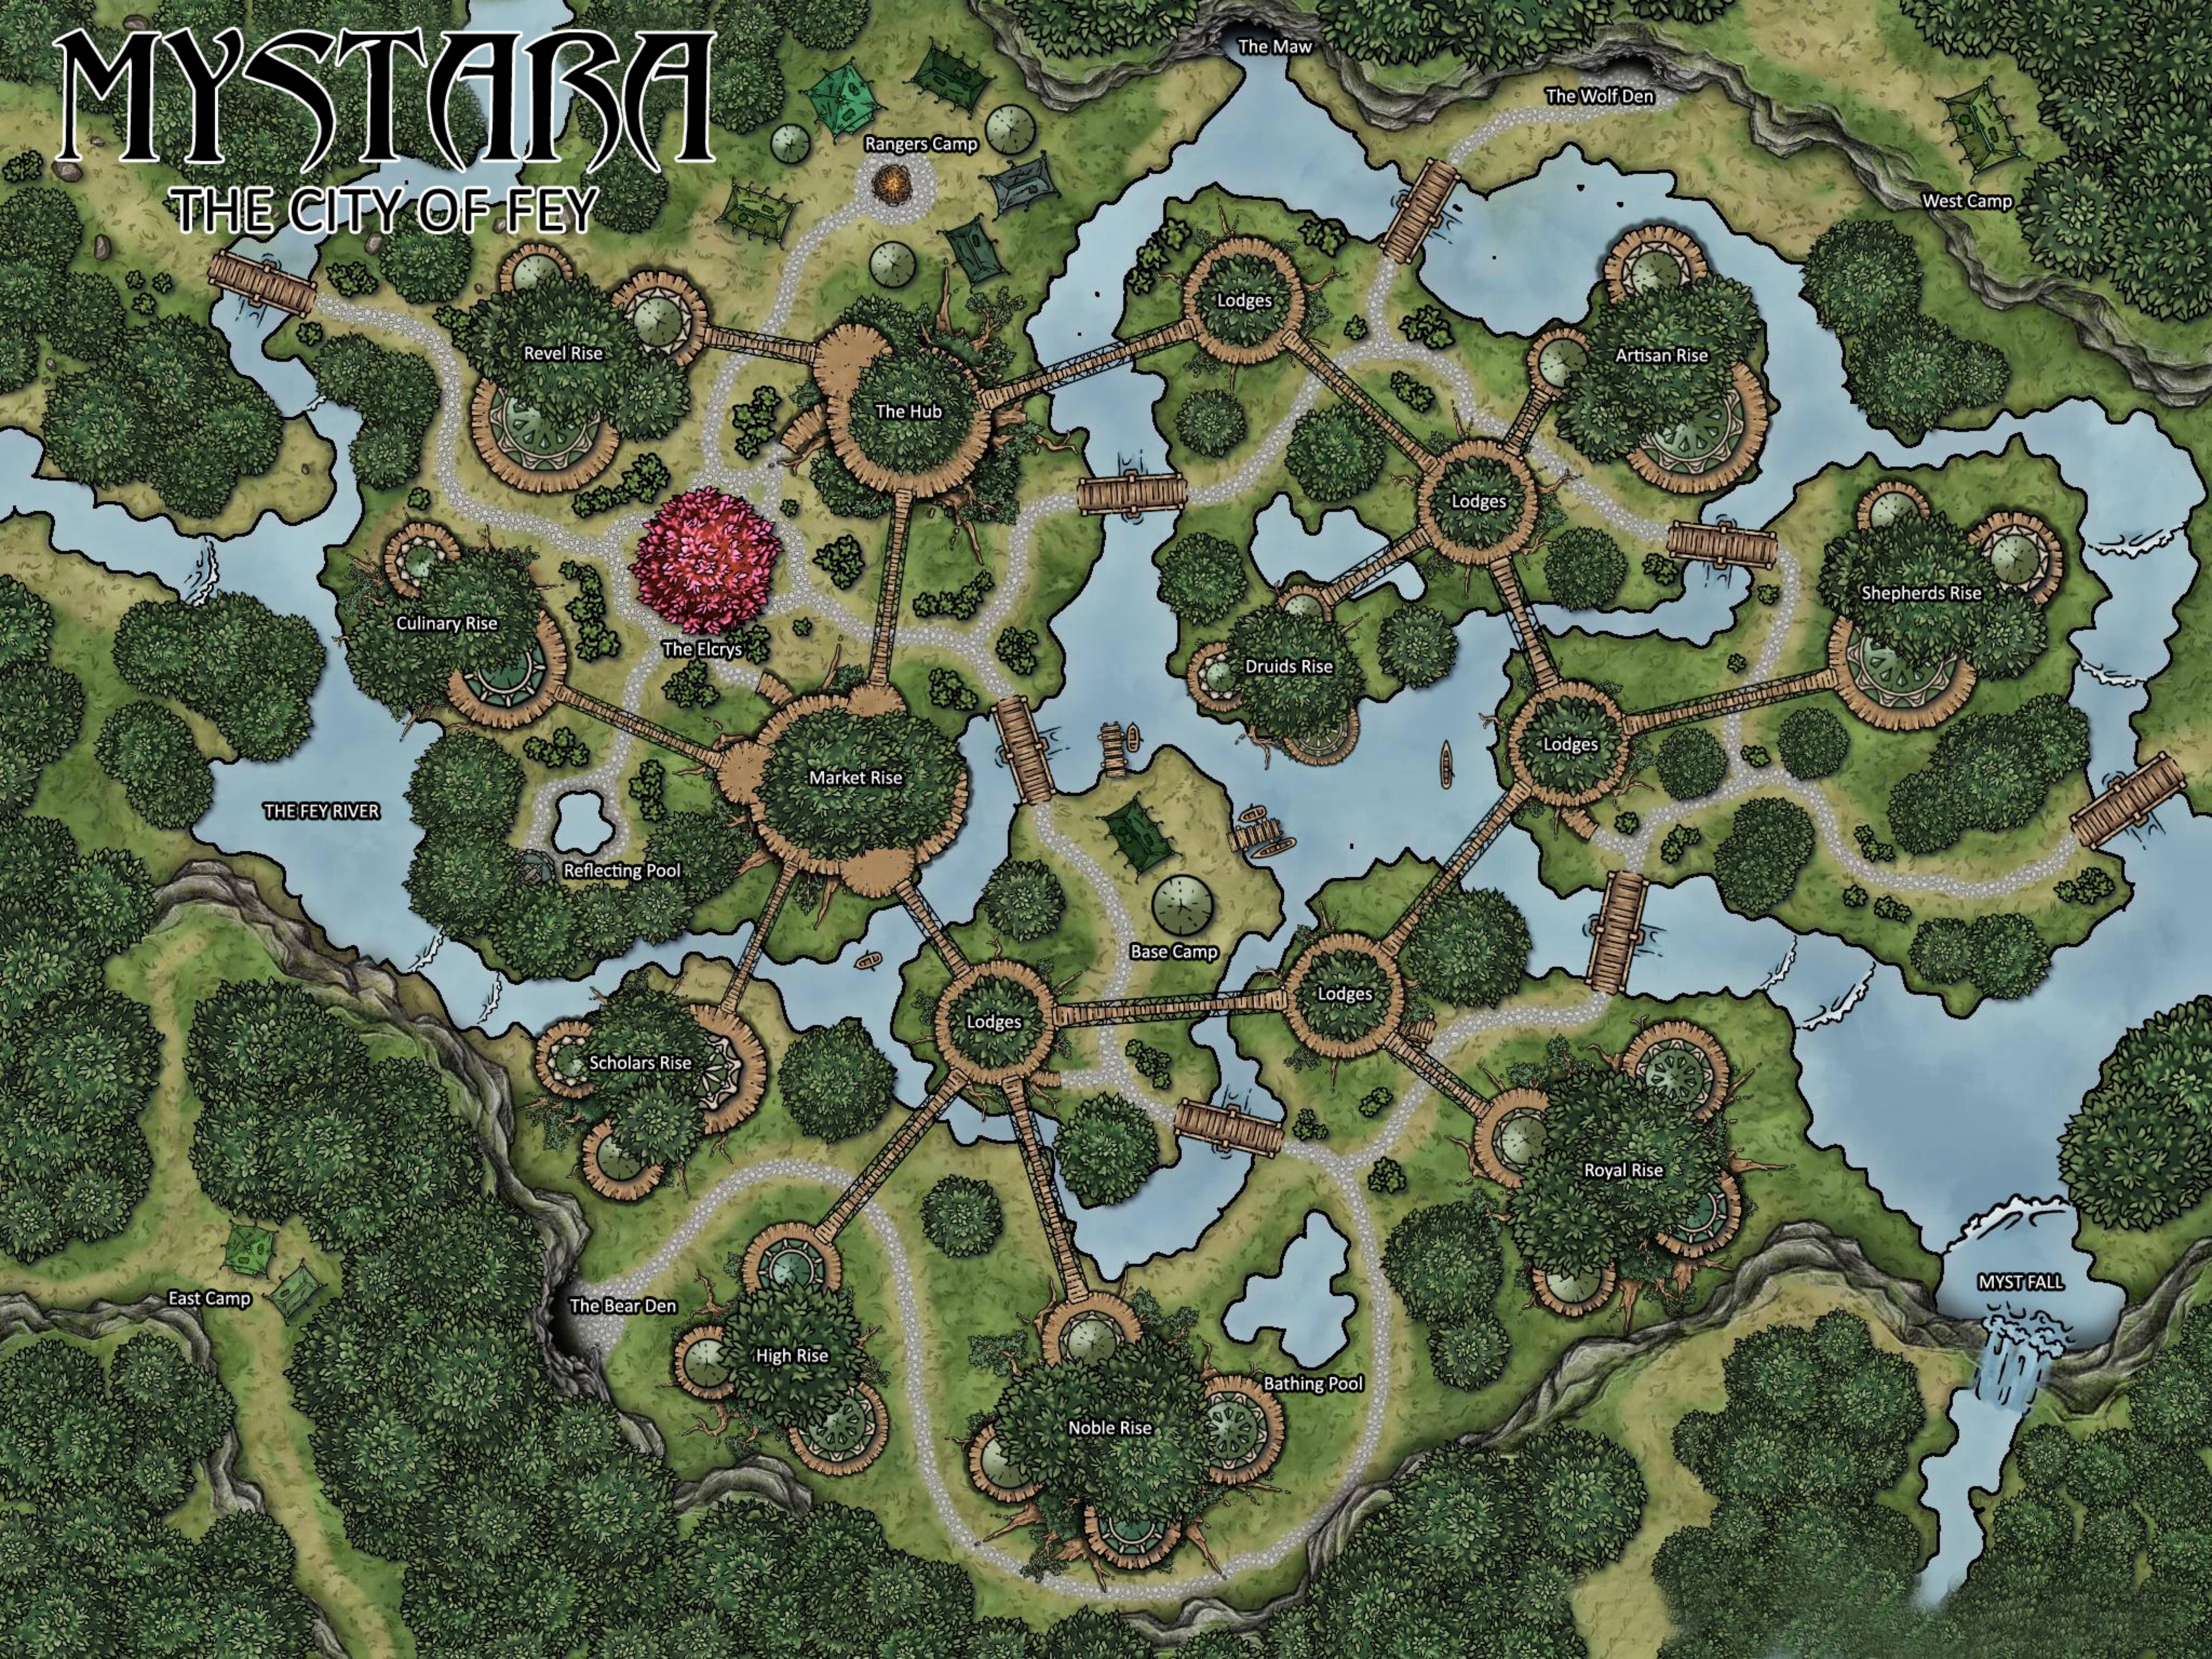

# MYSTARA

## THE CITY OF FEY

THE FEY RIVER

MYST FALL

Rangers Camp

The Wolf Den

West Camp

Revel Rise

The Hub

Lodges

Reflecting Pool

Base Camp

Lodges

Lodges

Scholars Rise

Royal Rise

East Camp

The Bear Den

High Rise

Bathing Pool

Noble Rise